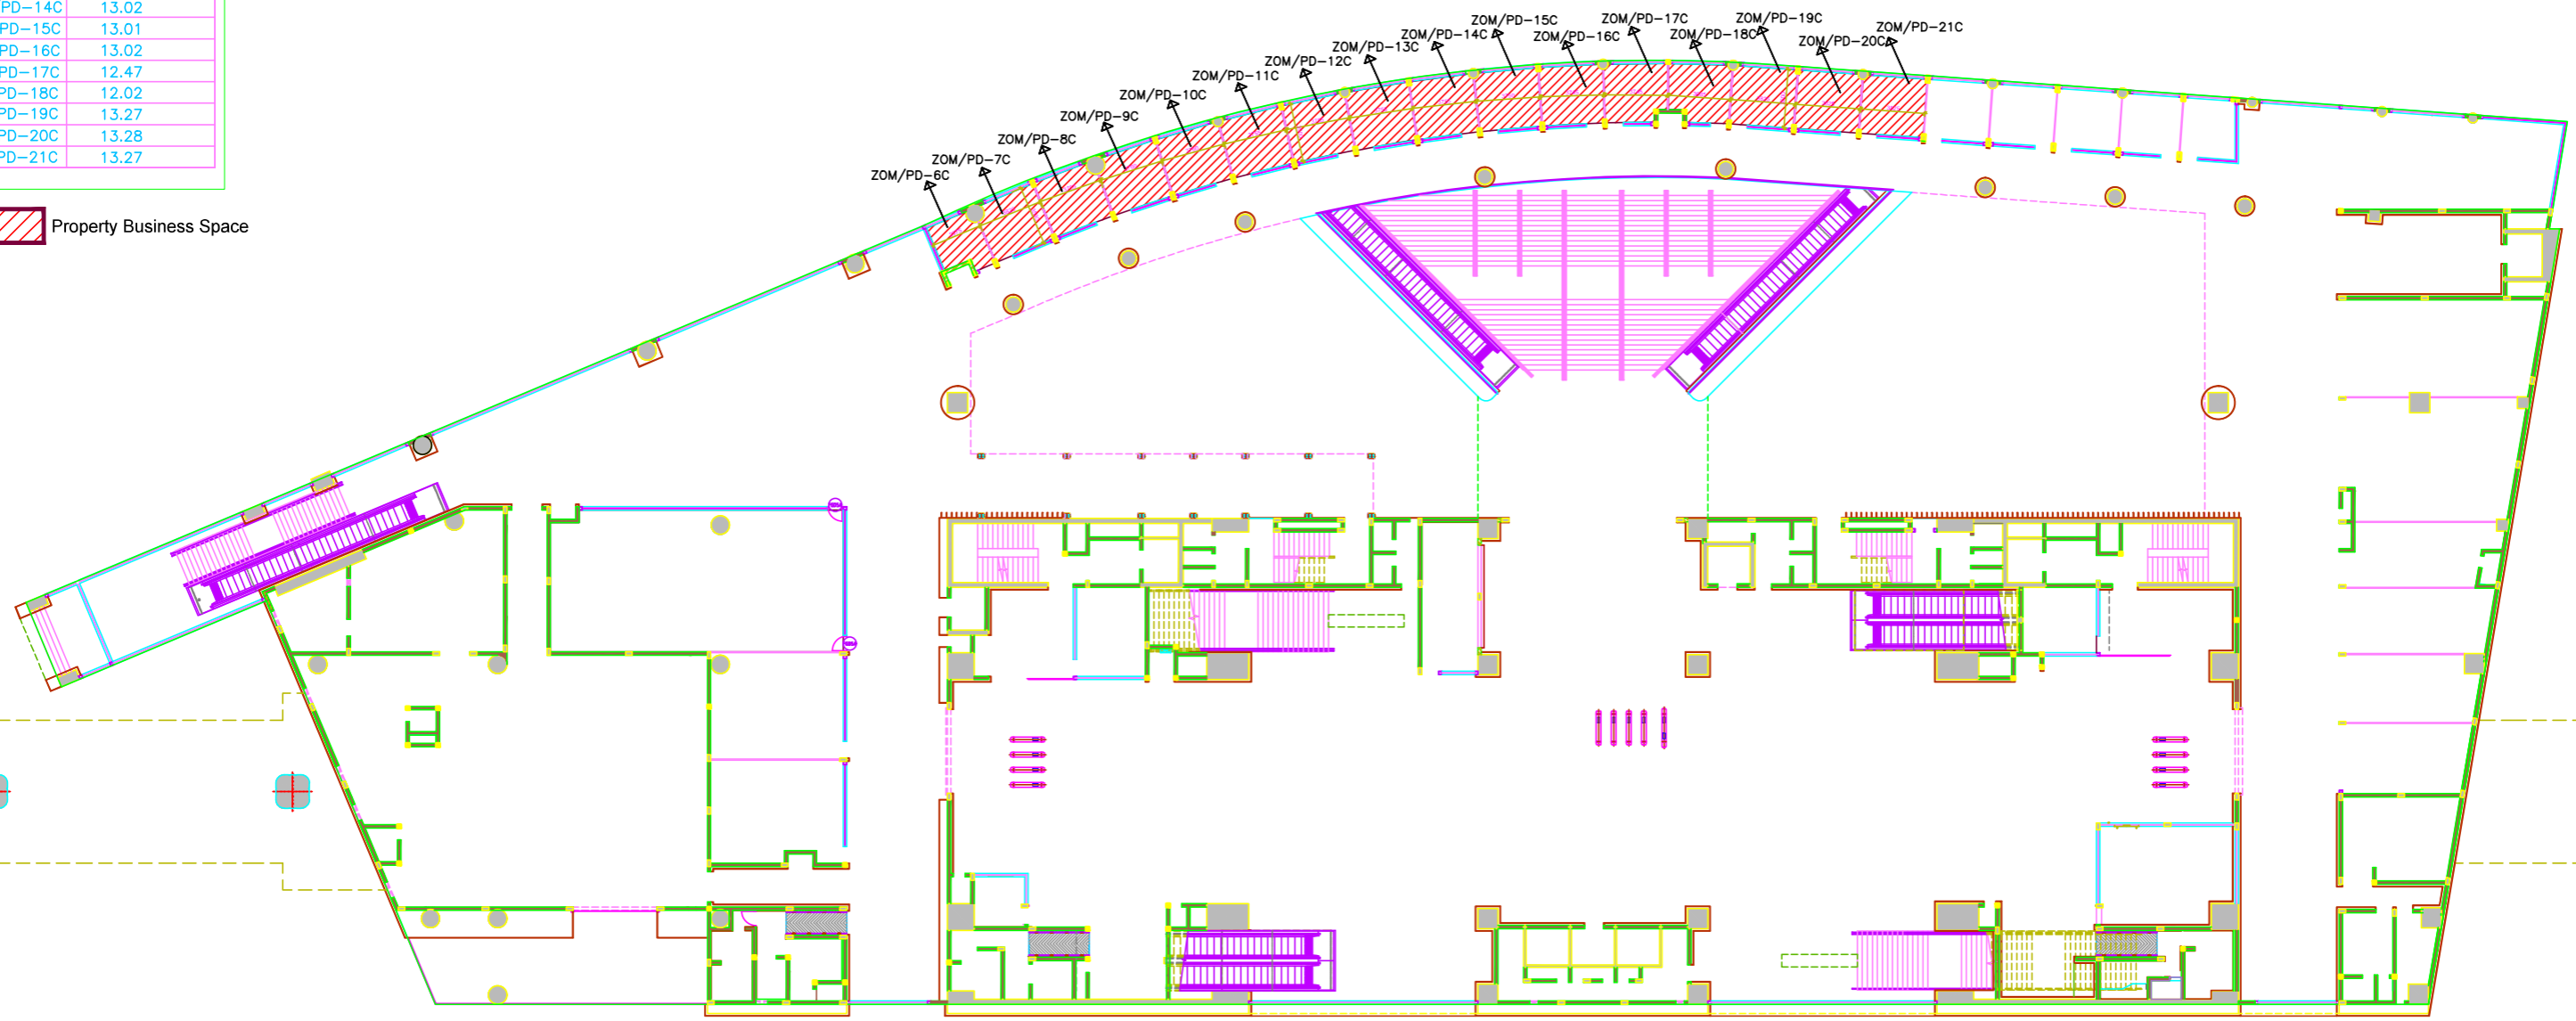

← TOWARDS AUTOMOTIVE SQUARE

TOWARDS KHAPARI →

ZEROMILE METRO STATION

PB SPACES AREA CHART	
PB Space No.	AREA IN SQM
ZOM/PD-6C	8.75
ZOM/PD-7C	12.85
ZOM/PD-8C	12.74
ZOM/PD-9C	12.70
ZOM/PD-10C	13.04
ZOM/PD-11C	13.00
ZOM/PD-12C	13.02
ZOM/PD-13C	13.04
ZOM/PD-14C	13.02
ZOM/PD-15C	13.01
ZOM/PD-16C	13.02
ZOM/PD-17C	12.47
ZOM/PD-18C	12.02
ZOM/PD-19C	13.27
ZOM/PD-20C	13.28
ZOM/PD-21C	13.27

 Property Business Space

ZOM/PD-6C
ZOM/PD-7C
ZOM/PD-8C
ZOM/PD-9C
ZOM/PD-10C
ZOM/PD-11C
ZOM/PD-12C
ZOM/PD-13C
ZOM/PD-14C
ZOM/PD-15C
ZOM/PD-16C
ZOM/PD-17C
ZOM/PD-18C
ZOM/PD-19C
ZOM/PD-20C
ZOM/PD-21C

CONCOURSE LEVEL